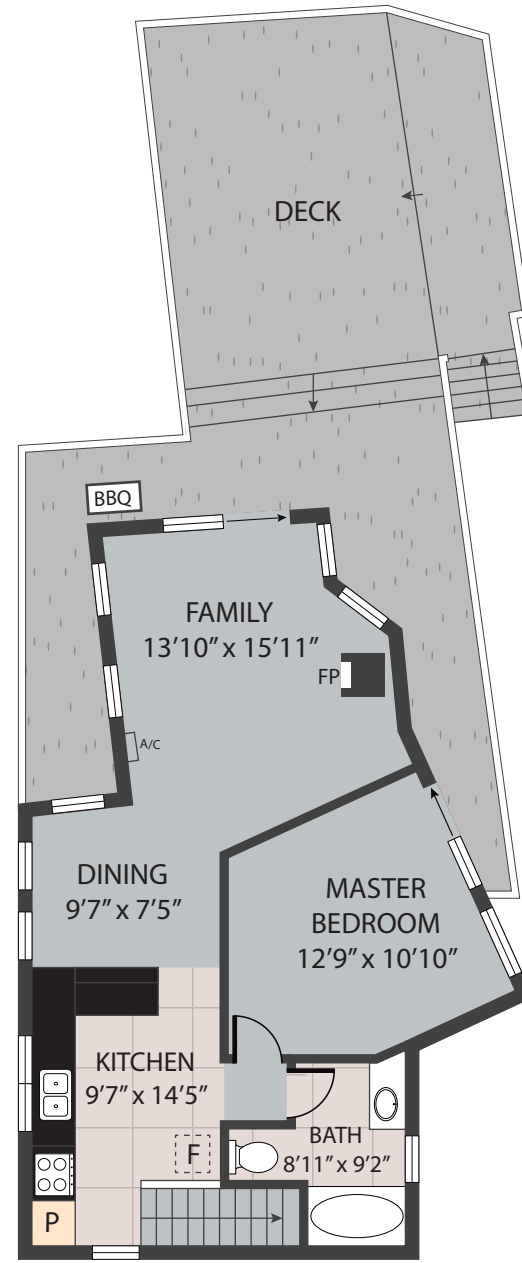

FIRST FLOOR

SECOND FLOOR

76331 Glitter Bay Drive, Bayfield, ON, Canada, N0M 1G0

TOTAL APPROX. FLOOR AREA 1,297 SQ.FT

Whilst every attempt has been made to ensure the accuracy of the floor plan contained here, measurements of doors, windows, rooms and any other items are approximate and no responsibility is taken for any error, omission, or misstatement. This plan is for illustrative purposes only and should be used as such by any prospective purchaser.